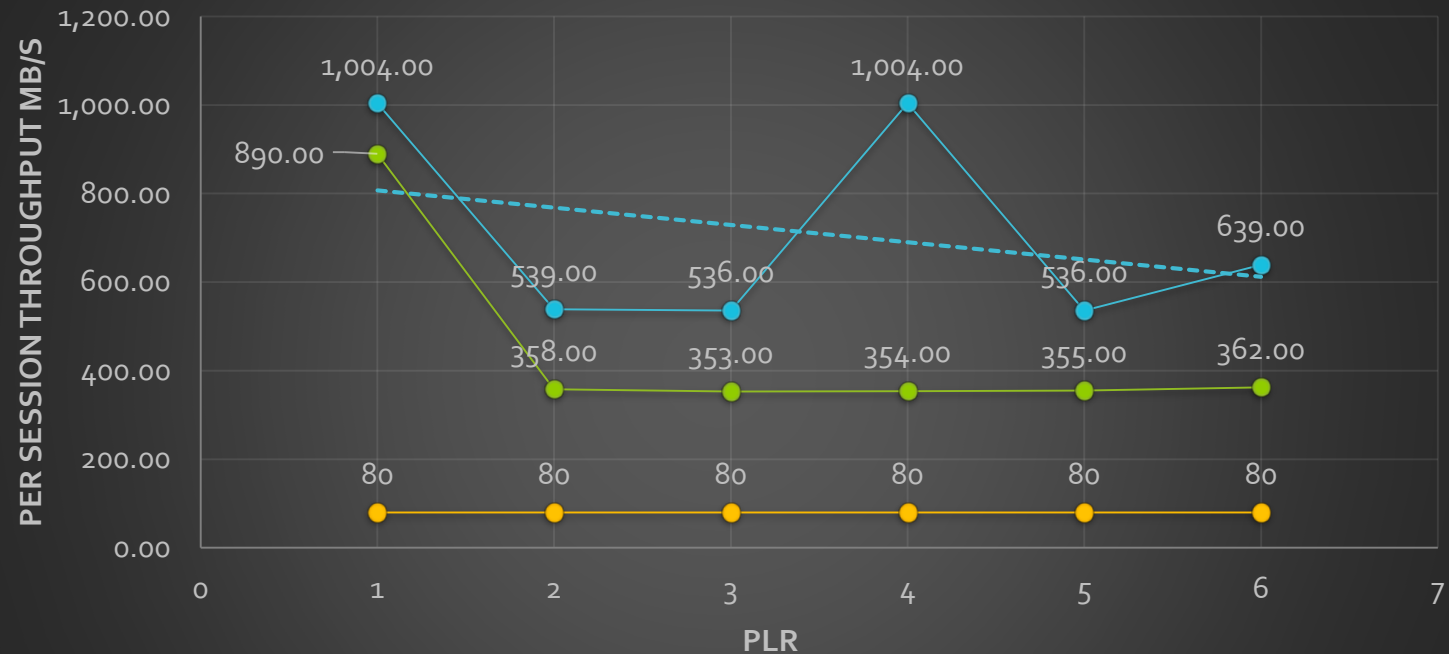

Latency = 80 ms. Cross
Country from:
A Public Cloud in Northern
Virginia
to
A Hosted Cloud in
San Jose California

Path 1 / Path 2:

Performance
Based SD WAN / Multi Path

**At Cross Country Latency
using All Paths Based on
Real Time Performance
ADARA outperforms the
No ADARA by using each
Path and Circuit to Optimal
Levels**

Combined Graph Total Multipath Throughput Path 1 / Path 2

● Total Throughput (Mbps) ● Latency
● Total Throughput (Mbps) --- Linear (Total Throughput (Mbps))