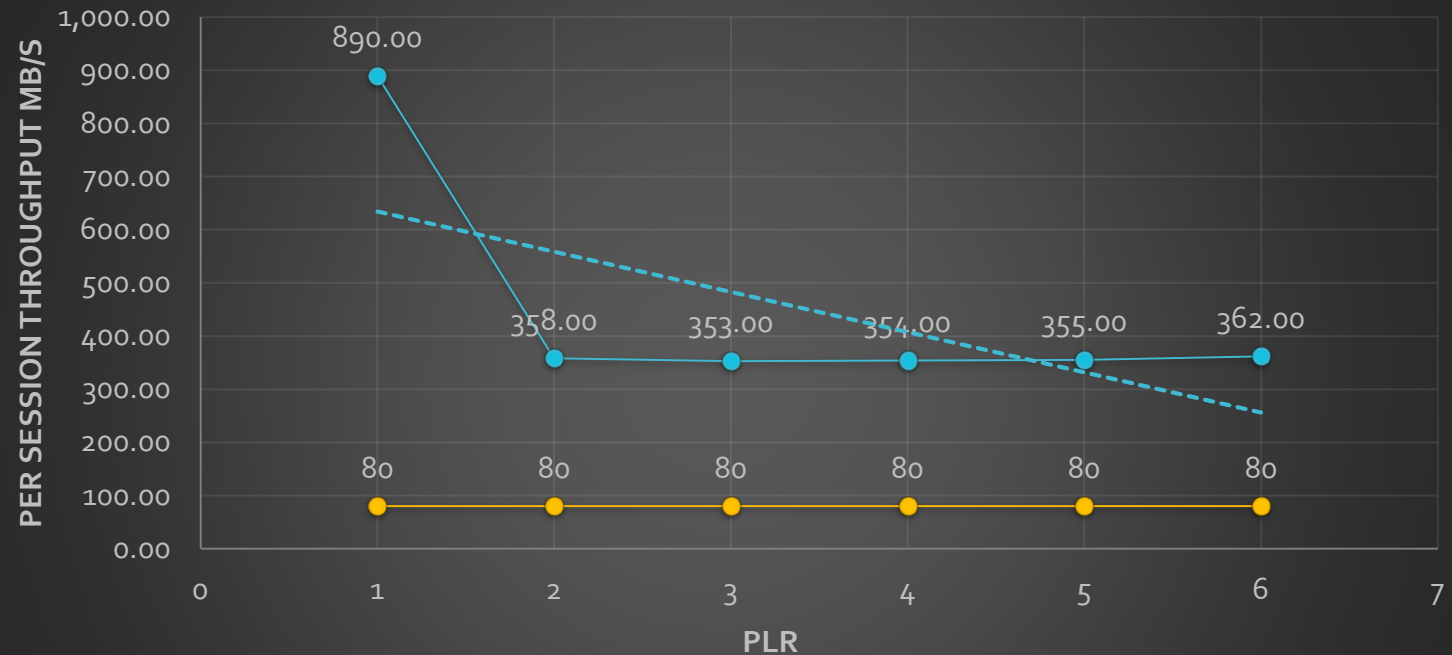

ADARA Performance Results

- ADARA continuously measures Real Time Performance
- ADARA AI algorithms use Network State Information such as Bandwidth, Latency, Packet Loss, Total Cost and hundreds of attributes.
- The result is Intent Based SD WAN where the system intelligently reprograms the Network so Business Intent is delivered automatically

Latency = 80 ms. Cross
Country from:
A Public Cloud in Northern
Virginia
to
A Hosted Cloud in
San Jose California

Path 1:

High Bandwidth Path

**At Cross Country Latency
each ADARA Path
outperforms the No
ADARA by approximately
500X to 1,000X**

Latency = 80 ms. Cross
Country from:
A Public Cloud in Northern
Virginia
to
A Hosted Cloud in
San Jose California

Path 2:

Lower Bandwidth Path

**At Cross Country Latency
each ADARA Path
outperforms the No
ADARA by approximately
300X to 900X**

Total Throughput Path 2

● Total Throughput (Mbps) ● Latency --- Linear (Total Throughput (Mbps))

ADARA Performance Results

- Performance Based SD WAN (Multi Path)

Latency = 80 ms. Cross
Country from:
A Public Cloud in Northern
Virginia
to
A Hosted Cloud in
San Jose California