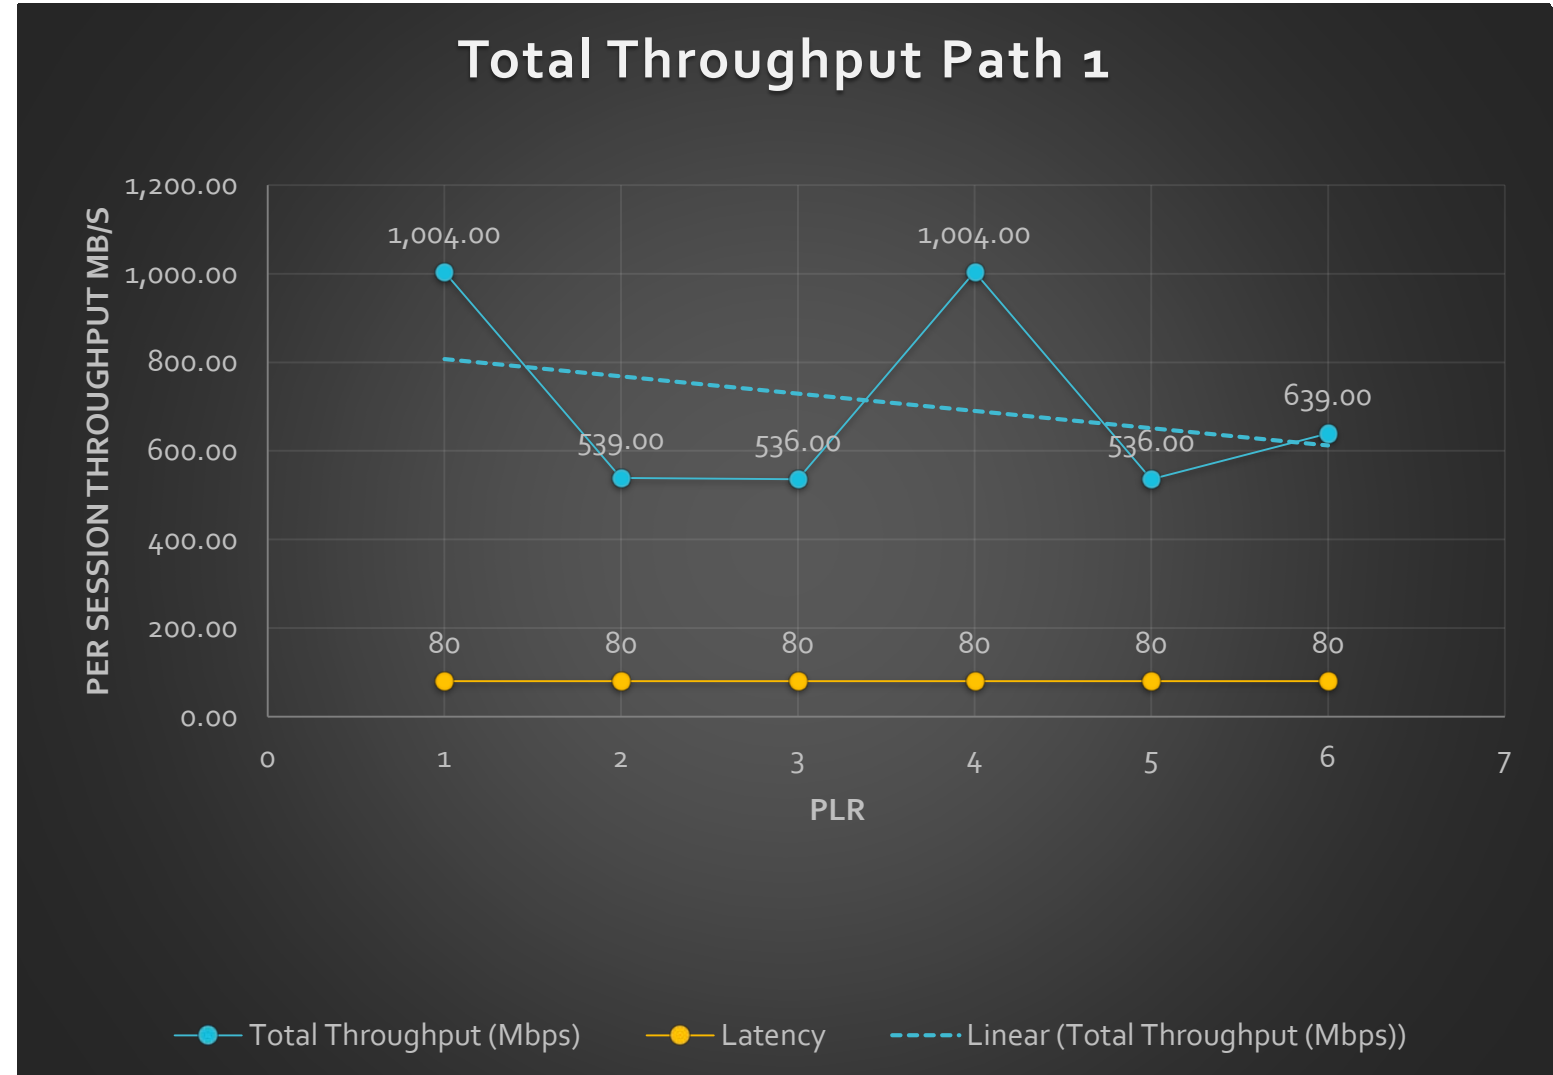

ADARA Performance Results

- ADARA continuously measures Real Time Performance
- ADARA AI algorithms use Network State Information such as Bandwidth, Latency, Packet Loss, Total Cost and hundreds of attributes.
- The result is Intent Based SD WAN where the system intelligently reprograms the Network so Business Intent is delivered automatically

Latency = 80 ms. Cross
Country from:
A Public Cloud in Northern
Virginia
to
A Hosted Cloud in
San Jose California

Path 1:

High Bandwidth Path

**At Cross Country Latency
each ADARA Path
outperforms the No
ADARA by approximately
500X to 1,000X**

Total Throughput Path 2

● Total Throughput (Mbps) ● Latency --- Linear (Total Throughput (Mbps))

ADARA Performance Results

- Performance Based SD WAN (Multi Path)

Latency = 80 ms. Cross
Country from:
A Public Cloud in Northern
Virginia
to
A Hosted Cloud in
San Jose California

Path 1 + Path 2:

Performance
Based SD WAN / Multi Path

**At Cross Country Latency
using All Paths Based on
Real Time Performance
ADARA outperforms the
No ADARA by almost
2,000 X by virtualizing all
available bandwidth**