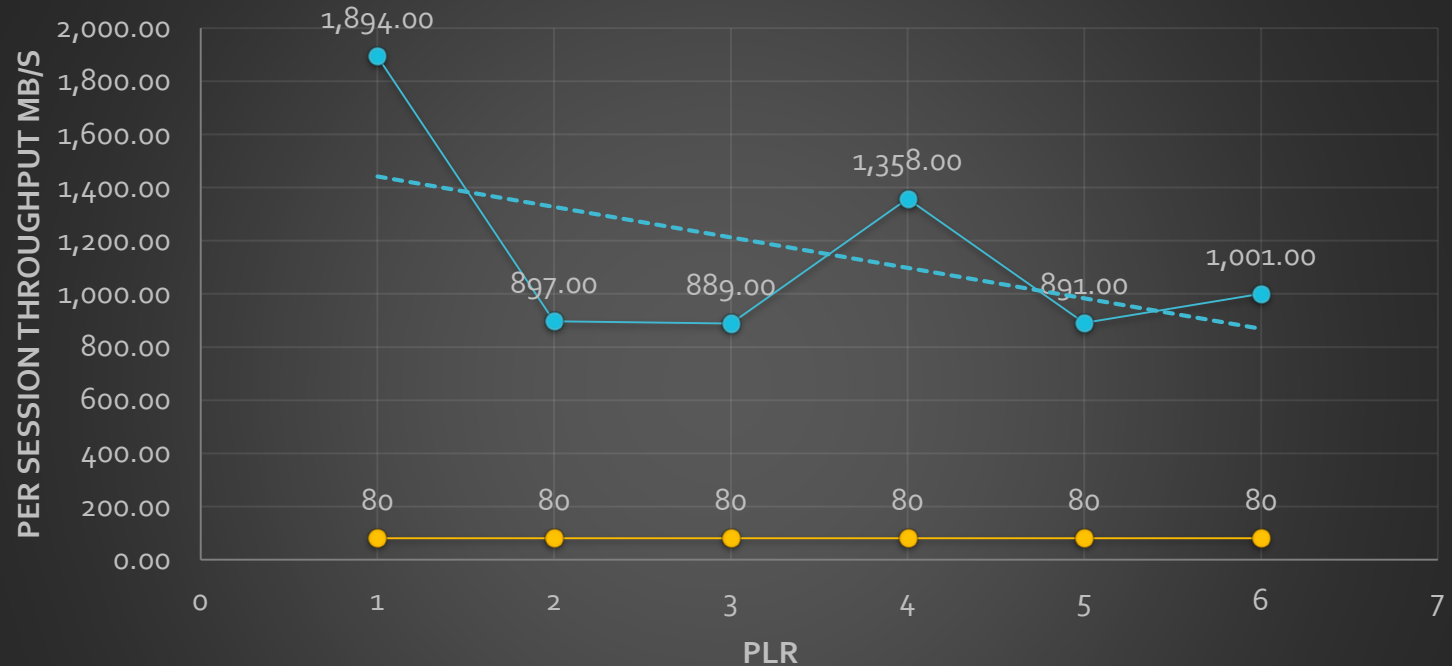

Total Throughput Path 2

● Total Throughput (Mbps) ● Latency --- Linear (Total Throughput (Mbps))

ADARA Performance Results

- Performance Based SD WAN (Multi Path)

Latency = 80 ms. Cross
Country from:
A Public Cloud in Northern
Virginia
to
A Hosted Cloud in
San Jose California

Total Multipath Throughput Path 1 + Path 2

—●— Total Multi Path Throughput (Mbps) —●— Latency
- - - - Linear (Total Multi Path Throughput (Mbps))

ADARA

ADARA

Recent Performance

ADARA vs No ADARA

Latency = 80 ms. Cross
Country from:
A Public Cloud in Northern
Virginia
to
A Hosted Cloud in
San Jose California